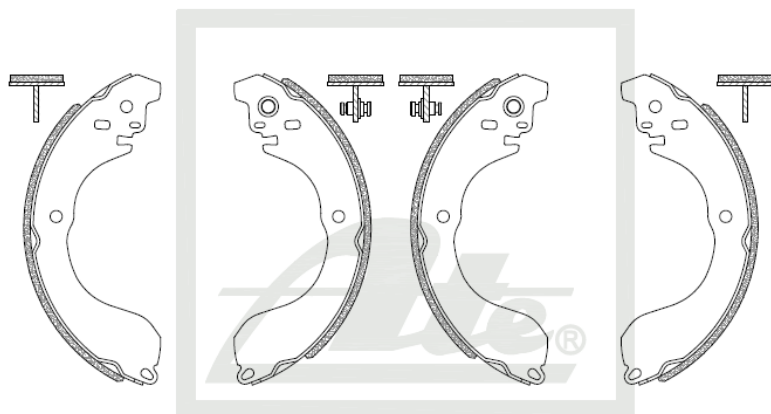

ATE1038BS

NEW PART NUMBER

Drawing